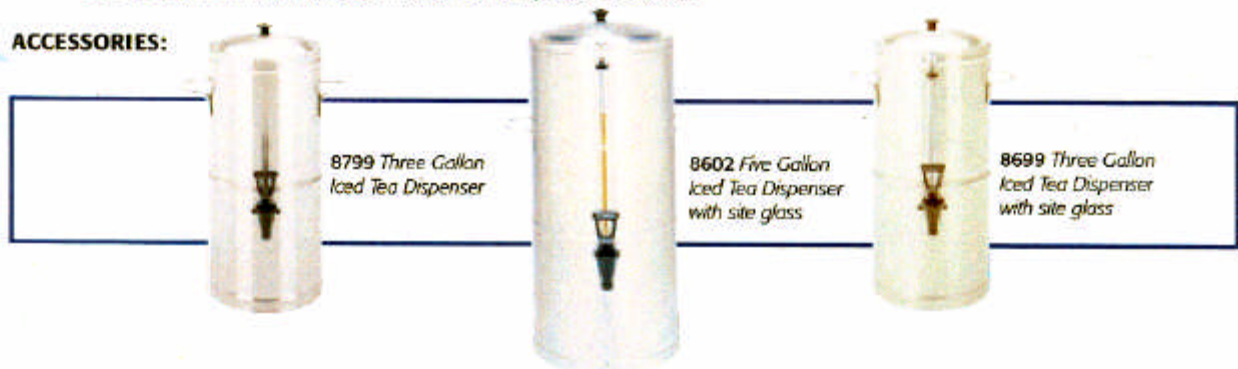

ACCESSORIES:

BLOOMFIELD INDUSTRIES
2 ERIK CIRCLE, PO BOX 280, VERDI, NV 89439 U.S.A.
(888) 356-5362 • FAX (800) 356-5142 • www.wellsbloomfield.com
Export: (775) 345-0444 • (775) 345-8232
5850 KEATON CRESCENT, MISSISSAUGA, ONTARIO L5R 3K2 CANADA
(905) 507-1700 • FAX (905) 507-1777 • www.bloomcan.com
©2001 BLOOMFIELD INDUSTRIES • PRINTED IN THE U.S.A.

BLOOMFIELD