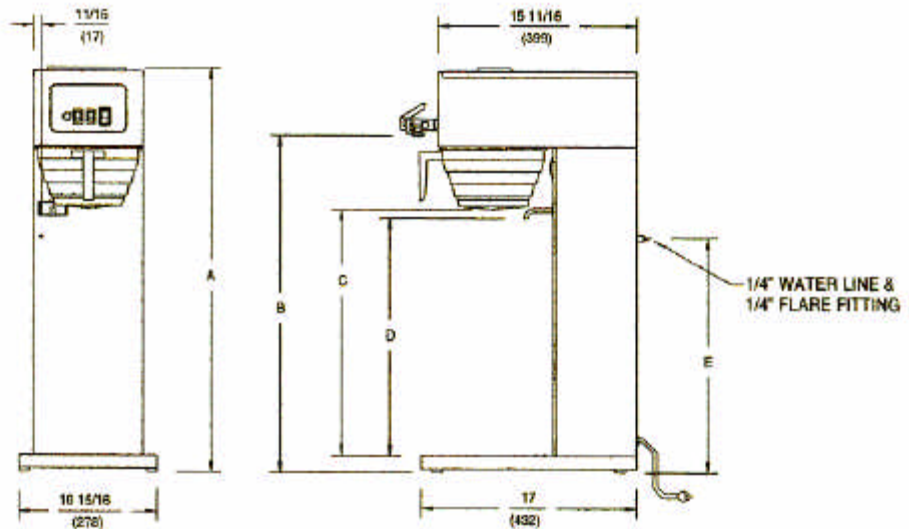

BLOOMFIELD

MODELS
8742, 8748

DIMENSIONS: INCH
(MM)

MODELS	A		B		C		D		E	
	INCHES	(MM)	INCHES	(MM)	INCHES	(MM)	INCHES	(MM)	INCHES	(MM)
8742	32 1/4	(819)	26 15/16	(684)	19 5/8	(498)	18 15/16	(481)	18 3/4	(476)
8748	35 1/4	(895)	29 15/16	(760)	22 5/8	(575)	21 15/16	(557)	21 3/4	(552)

SPECIFICATIONS:

MODELS	WATTS	VOLTS	AMPS	PHASE	POWER SUPPLY CORD
8742	1515	120	12.5	SINGLE	NEMA 5-15P
8748	1515	120	12.5	SINGLE	NEMA 5-15P

Meets Canadian standards.

NOTE: Specifications are subject to change without notice and are not intended for installation purposes. See operation and maintenance manual for complete instructions.